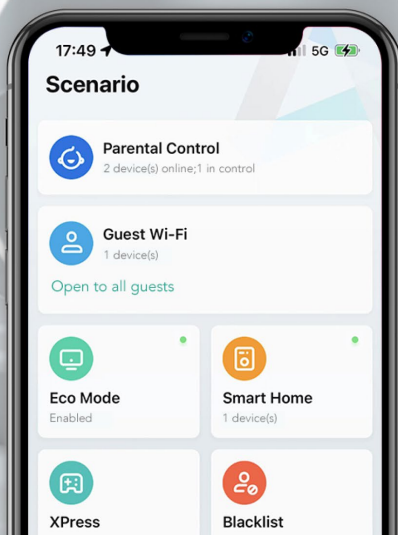

Highlight Features

Good Helper for Your Family Management

Parental Control   Health Mode

Ruijie Cloud App allows you to manage the internet access authority of the specified terminal, including the time limit, URL blocking and black/white list setup.

Parental Control   **Health Mode**

The health mode limits the radiation exposure and blacks out the indicator lights for you to have a good sleep.

Concurrently Support Multiple Devices Connection

Dual-Band integration together with the MU-MIMO technology offer low interference and fast speed internet to up to 96 terminals simultaneously.

Take Control of Your Home network at Your Fingertips

Set up your home network in Reyeer Router App in two minutes. More Life-time Free functions are waiting for you to Explore, Experience, Expect.

Remote Reboot

Xpress Mode

Share Network